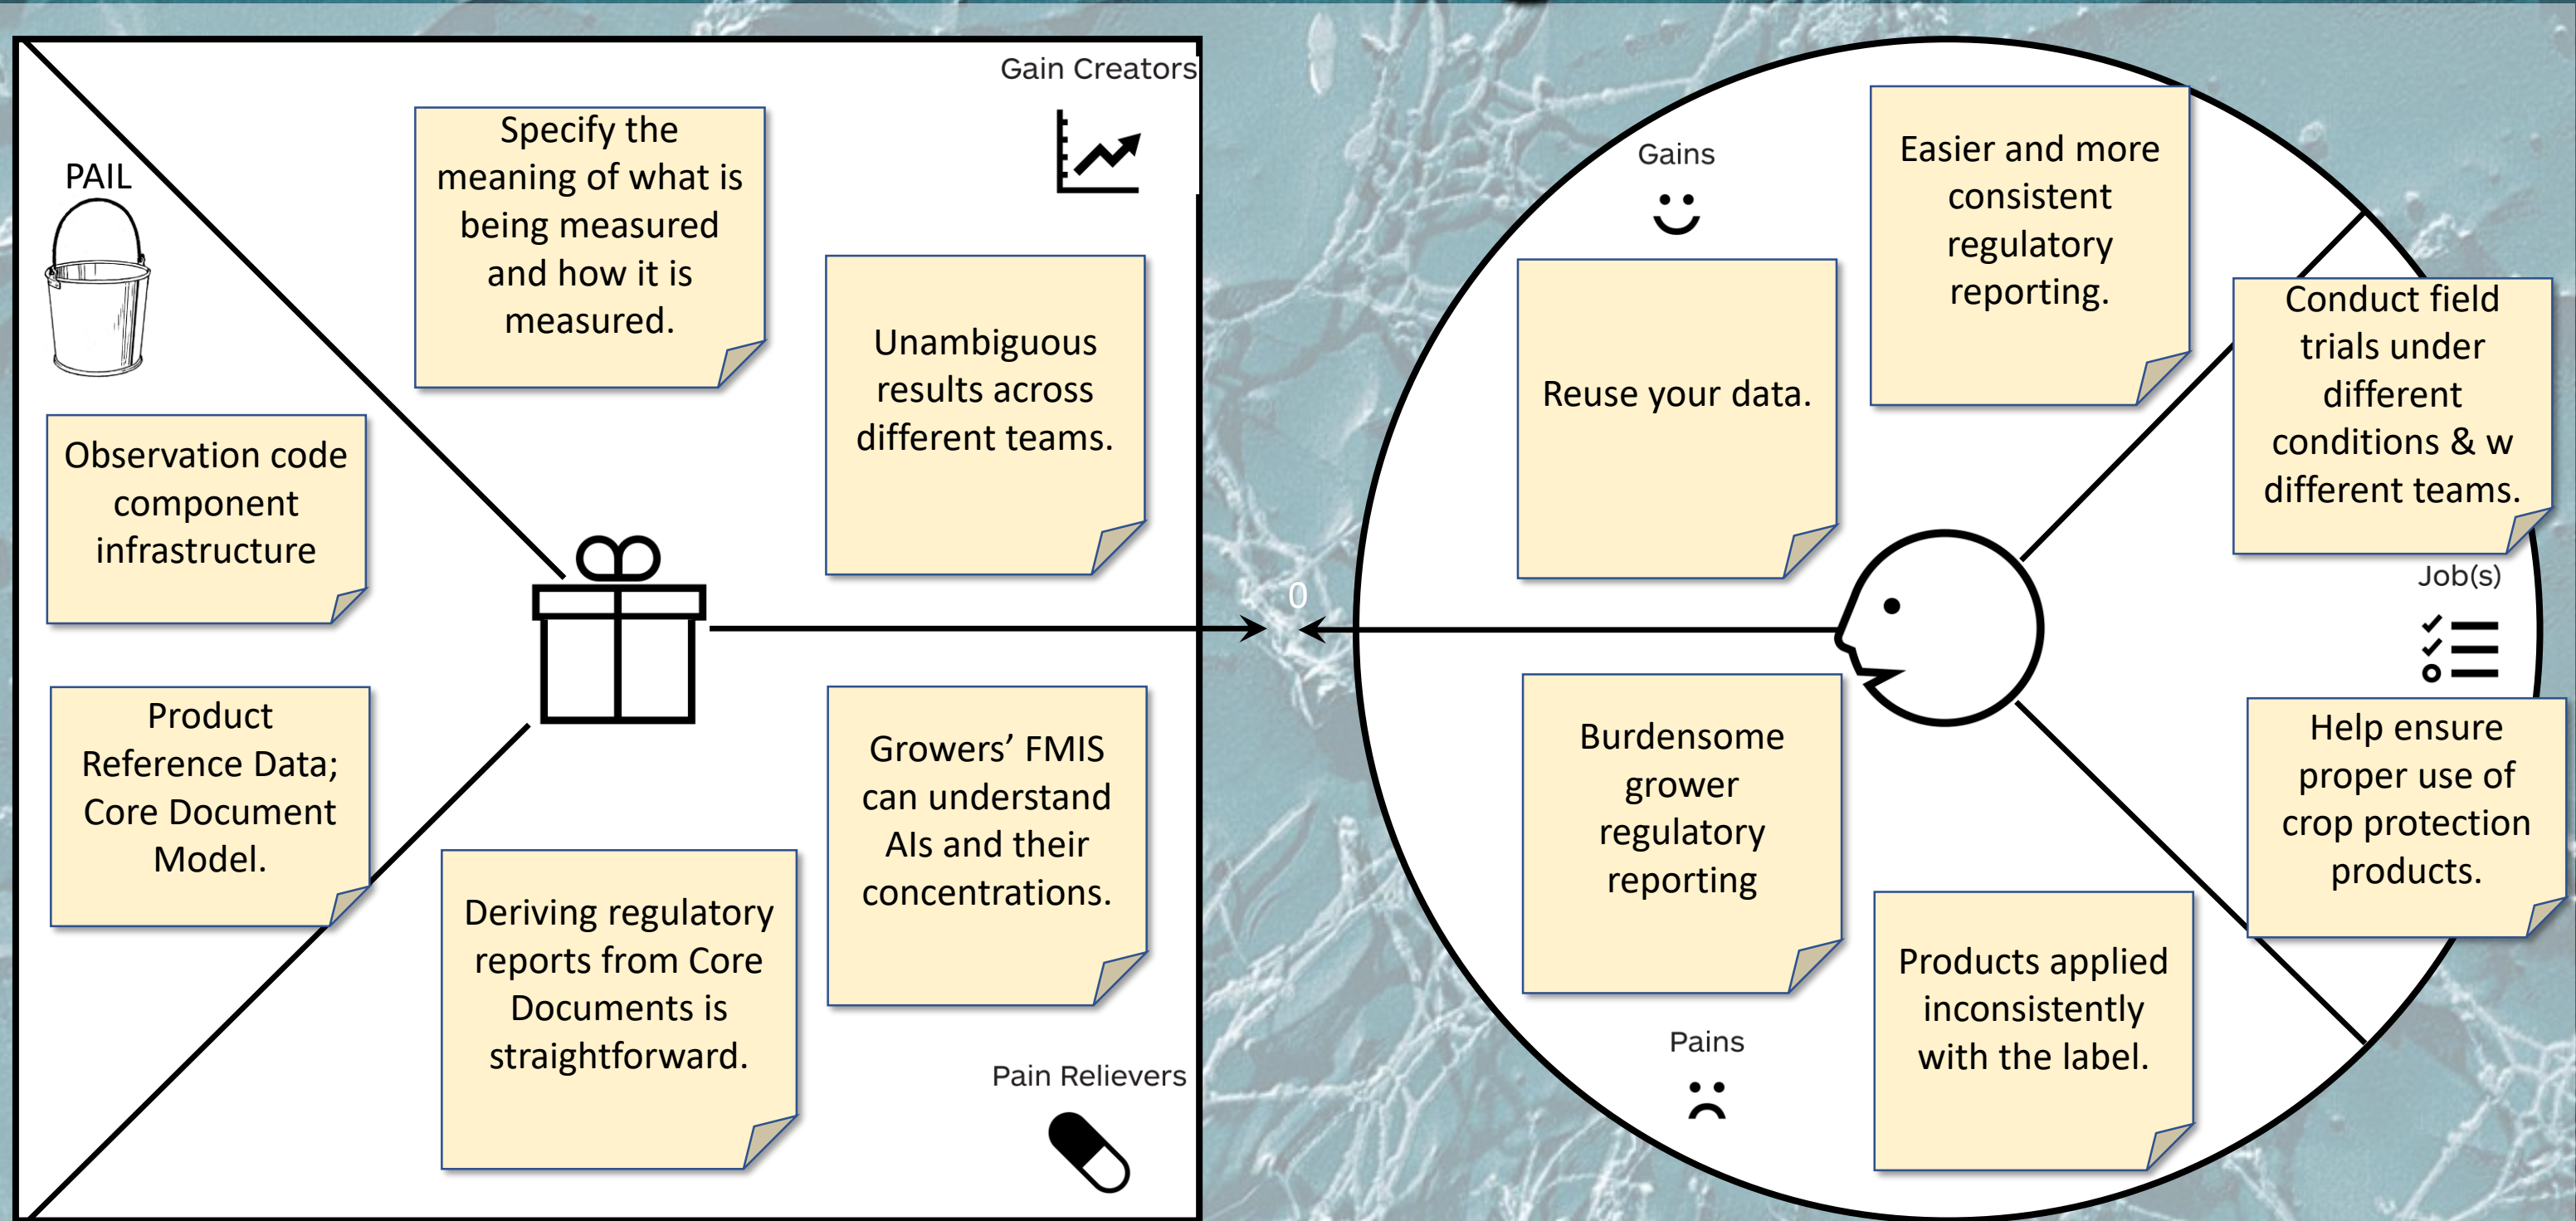

# Crop Protection Company? PAIL has something for YOU!

To learn more about how your Crop Protection company can take advantage of all of this, contact the PAIL Team at [pail.feedback@aggateway.org](mailto:pail.feedback@aggateway.org) or scan the QR code.