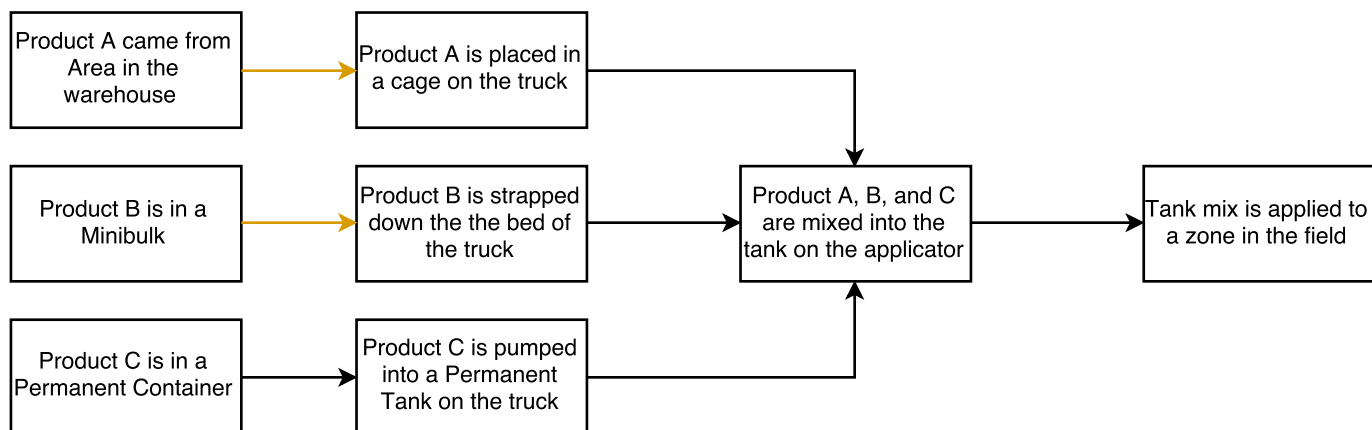

Description of Contents Moving from Field to Bin

Boxes represent Containers

All black arrows represent the Container Event Process

Orange Arrows represent Container movement events

Description of Product moving from warehouse to the field

Events recorded on Harvester

1. Harvesting Container Events

TimeScope
Amount - -0.833 bu
Contents - Corn
EventType Enum - Harvest
Container - Field zone

TimeScope
Amount - 0.833 bu
Contents - Corn
EventType Enum - Harvest
Container - Grain Tank

2. Harvester to Grain Cart Container Event

TimeScope
Contents - Corn
EventType Enum - Contents Transfer
Container - Grain Tank
Amount could be the negative of accumulated Harvesting container events

3. Possible Container Event

TimeScope
EventType Enum - Empty
Container - Grain Tank

Events recorded on Grain Cart

2. Harvester to Grain Cart Container Event

TimeScope
Contents - Corn
EventType Enum - Contents Transfer
Container - Grain Cart
Amount - 235 bu given by scale readings