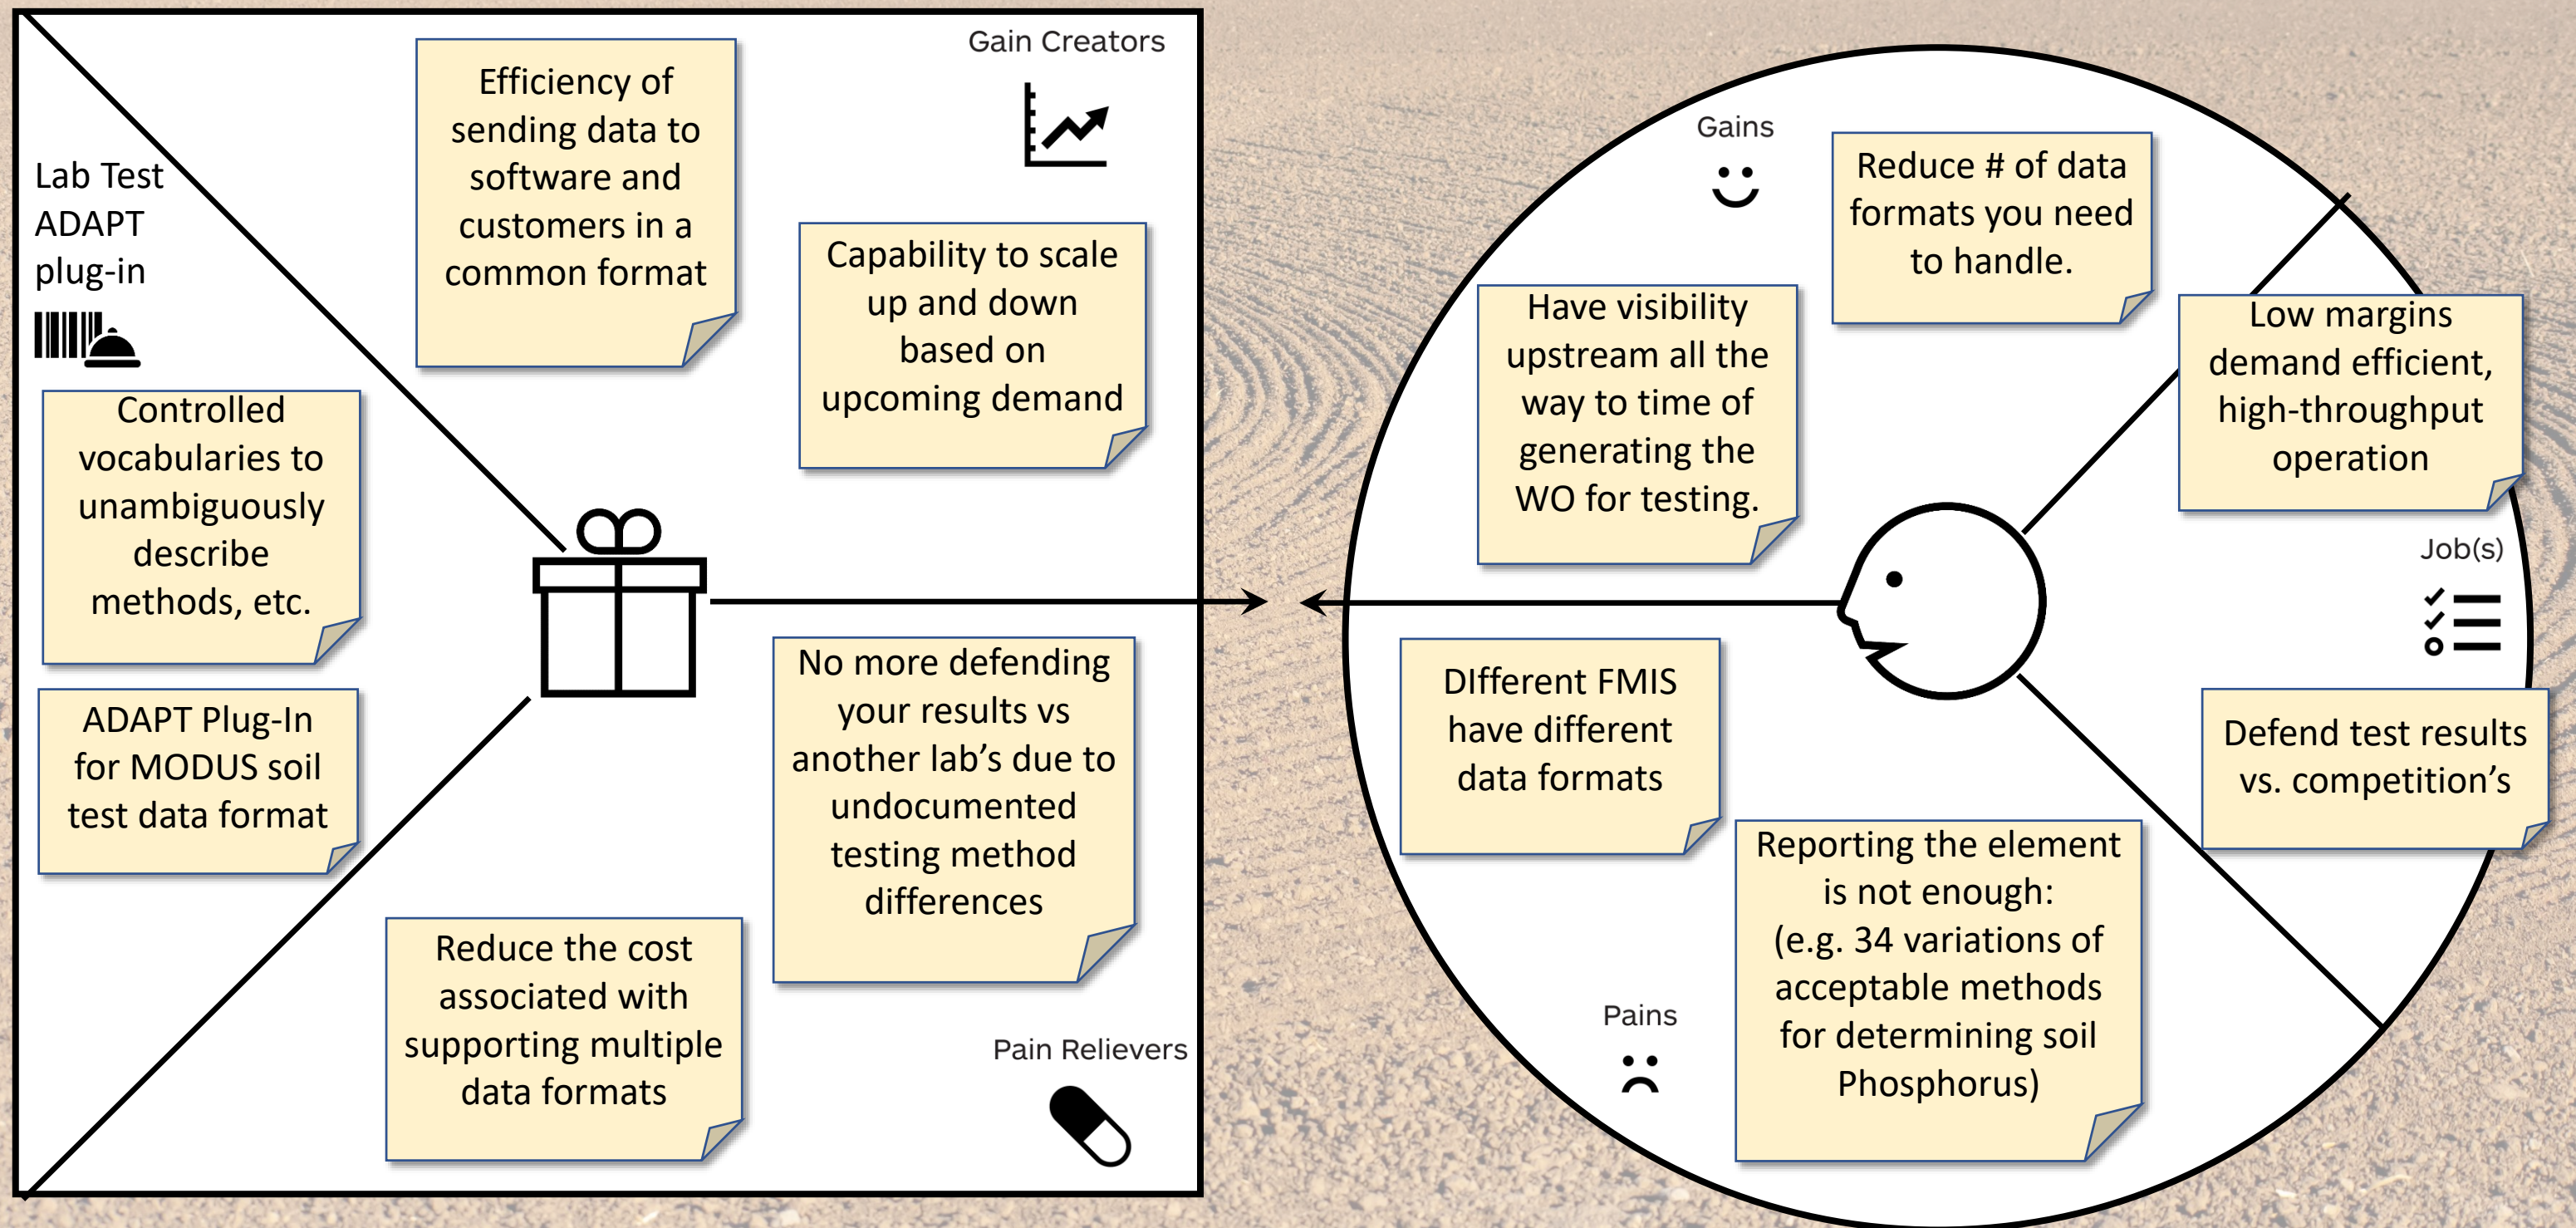

# Lab / Soils WG: Value Proposition for Test Labs

To learn more about how your company can take advantage of all of this, contact the Laboratory Data Standardization Working Group at [labtestwg@agateway.org](mailto:labtestwg@agateway.org) or scan the QR code.